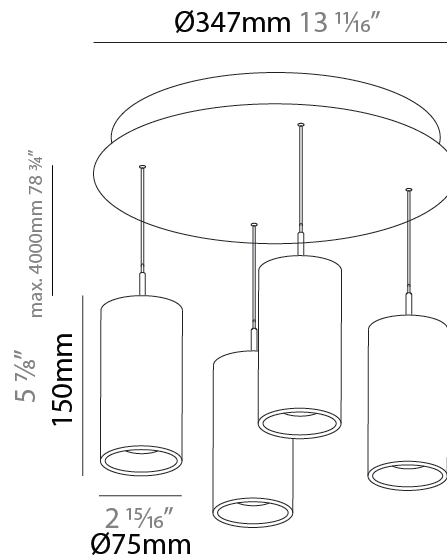

GENERAL

Series: G-Mini Round
Subseries: G-Mini Round Hangover
Brand: Prolight
Division: Architectural
Mounting Type: Suspension
Mounting Location: Ceiling
Subcategory: Spots

PHYSICAL

Shape: Cylinder
Diameter (mm): 75
Diameter (in): 2 ¹⁵/₁₆
Length (mm): 1200
Length (in): 47 ¹/₄
Height (mm): 150
Height (in): 5 ⁷/₈
Light Distribution: Direct
Diffuser: Shine Ring - NOR / OPL / YEL / ORA / RED / BLU / GRN
Fixture Finish: SSR / BKV / CWI / CRY / HAB / UFT / ITA / RUA / FTG / MYG / LOD / PUS / FRO / FUP / KIA / POP / BLS / SPG / MEY / GOH / GUM / CHC / COM / ABZ / JAG / OBR / MOS / ROR
Accent Finish: NOF / COP / MIR / SSS
Fixture Material: Extruded Aluminum / Steel
Cable Details: 2,000mm/78 3/4" / 4,000mm/157 1/2" - Cable, Black, Green, Orange, Red, White

ELECTRICAL

Lamp Type: LED (Zhaga Standard)
Input Wattage (W): 38
Total Output Wattage (W): 34.5
Dimming: Non-Dimmable
Driver Included: Yes
Driver Location: Integrated
Driver Type: Constant Current - Universal
Driver Class: Class 2
Input Voltage (V): 120 - 277

LED

Color Temperature (°K): 2700 / 3000 / 3500 / 4000
Max. Delivered Lumen (lm): Max 3171
Nominal Lumen (lm): Max 4231
CRI: >90 CRI
Lamp Life (hrs): 50000

OPTICAL

Beam Angle: 6 / 22 / 38

RATINGS AND CERTIFICATIONS

Certified By: Certified for North American Standards
IP rating: IP20