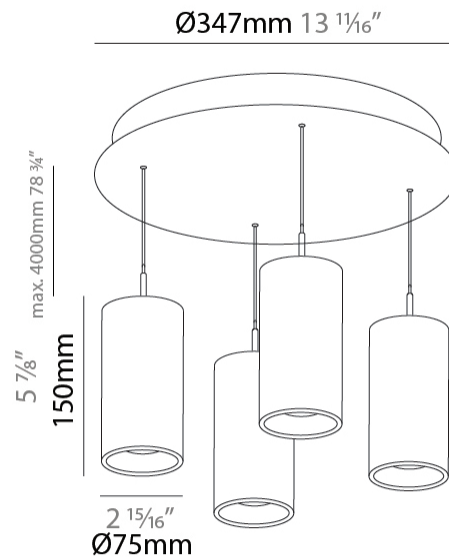

GENERAL

Series: G-Mini Round
Subseries: G-Mini Round Hangover
Brand: Prolicht
Division: Architectural
Mounting Type: Suspension
Mounting Location: Ceiling
Subcategory: Spots

PHYSICAL

Shape: Cylinder
Diameter (mm): 75
Diameter (in): 2 ¹⁵/₁₆
Length (mm): 1200
Length (in): 47 ¹/₄
Height (mm): 150
Height (in): 5 ⁷/₈
Light Distribution: Direct
Diffuser: Shine Ring - NOR / OPL / YEL / ORA / RED / BLU / GRN
Fixture Finish: SSR / BKV / CWI / CRY / HAB / UFT / ITA / RUA / FTG / MYG / LOD / PUS / FRO / FUP / KIA / POP / BLS / SPG / MEY / GOH / GUM / CHC / COM / ABZ / JAG / OBR / MOS / ROR
Accent Finish: NOF / COP / MIR / SSS
Fixture Material: Extruded Aluminum / Steel
Cable Details: 2,000mm/78 3/4" / 4,000mm/157 1/2" - Cable, Black, Green, Orange, Red, White

ELECTRICAL

Lamp Type: LED (Zhaga Standard)
Input Wattage (W): 26
Total Output Wattage (W): 23.7
Dimming: Non-Dimmable
Driver Included: Yes
Driver Location: Integrated
Driver Type: Constant Current - Universal
Driver Class: Class 2
Input Voltage (V): 120 - 277

LED

Color Temperature (°K): 2700 / 3000 / 3500 / 4000
Max. Delivered Lumen (lm): 1557 / 1649 / 1740 / 1787
Nominal Lumen (lm): 1840 / 1949 / 2057 / 2112
CRI: >90 CRI
Lamp Life (hrs): 50000

OPTICAL

Beam Angle: 6 / 22 / 38

RATINGS AND CERTIFICATIONS

Certified By: Certified for North American Standards
IP rating: IP20