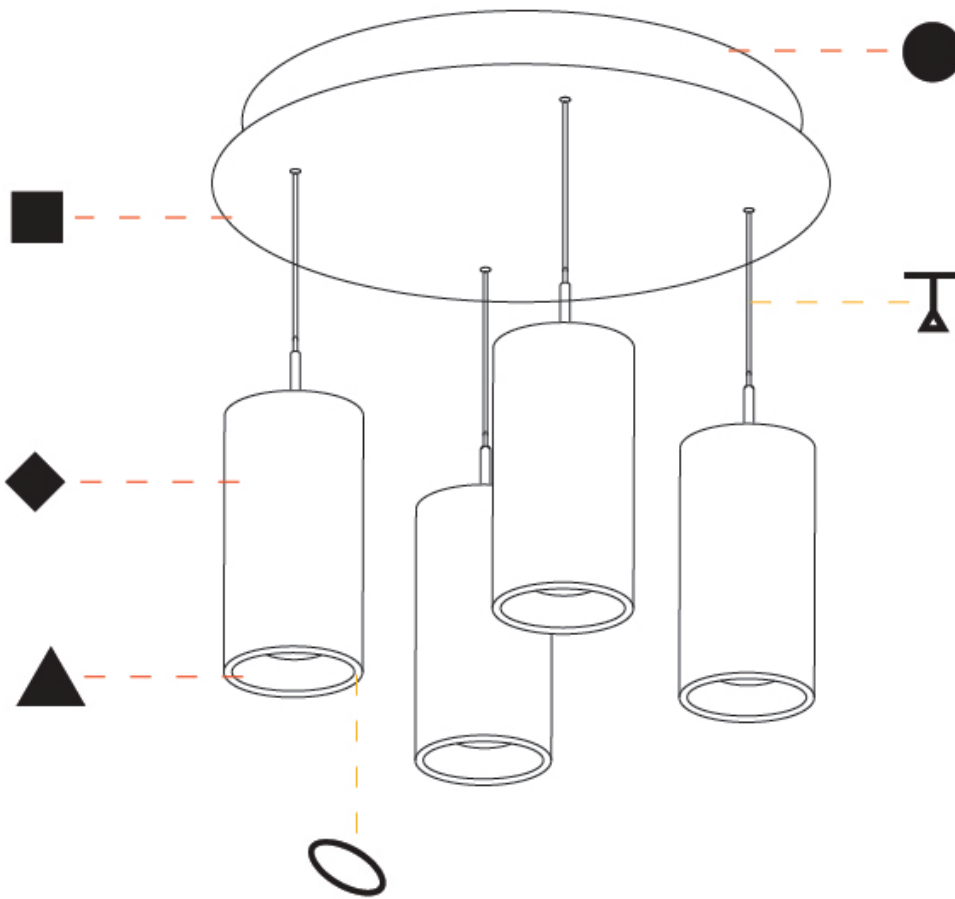

G-MINI ROUND HANGOVER SUSPENSION

A300636-

PROJECT _____

TYPE _____

SPECIFIER _____

QUANTITY _____

DATE _____

A